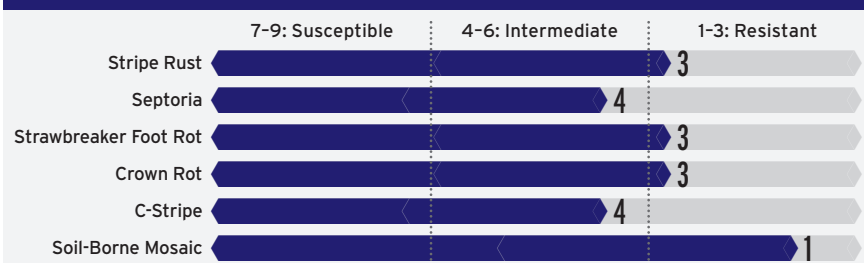

DISEASE RESISTANCE

All available public and private data used in compiling scores

END-USE QUALITY

Overall Quality	Baking Quality	Flour Protein	Milling Quality
Less Desirable	Less Desirable	Less Desirable	Less Desirable

Data obtained from LCS Quality Laboratory