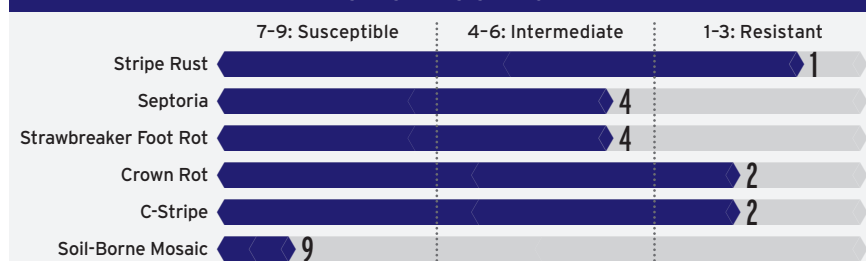

DISEASE RESISTANCE

All available public and private data used in compiling scores

END-USE QUALITY

Overall Quality	Baking Quality	Flour Protein	Milling Quality
Desirable	Acceptable	Acceptable	Acceptable

Data obtained from LCS Quality Laboratory