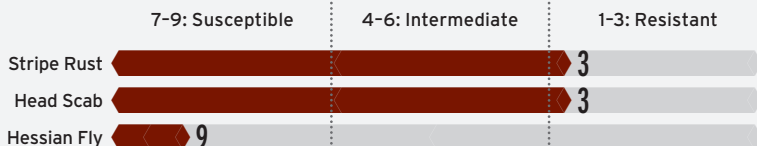

DISEASE RESISTANCE

All available public and private data used in compiling scores

END-USE QUALITY

Overall Quality	Baking Quality	Flour Protein	Milling Quality
Most Desirable	Most Desirable	Desirable	Most Desirable

Data obtained from LCS Quality Laboratory