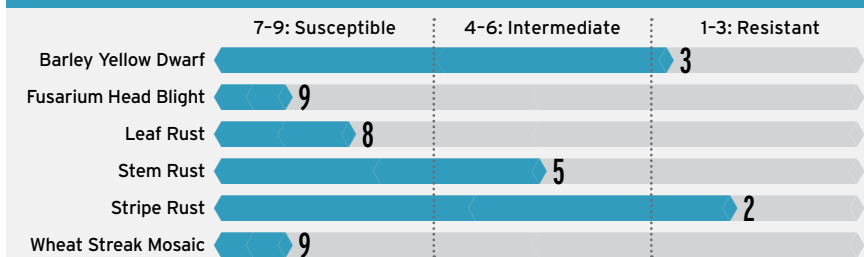

HARD WHITE WINTER WHEAT

LCS Yeti

Mythical yields, legendary quality

ADAPTATION

AGRONOMIC FEATURES

	LCS Yeti	Joe	Antero	Stardust
Coleoptile Length	Medium-Long	Medium	Medium	–
Drought Tolerance	Very Good	Good	Good	Below Average
Height	Medium	Medium-Tall	Medium	Medium
Maturity	Early	Medium-Late	Medium	Mod. Early
Straw Strength	Good	Good	Good	Very Good
Test Weight	Good	Good	Good	Very Good

3-year average | All available public and private data used in compiling scores

DISEASE RESISTANCE

All available public and private data used in compiling scores

END-USE QUALITY

Overall Quality	Baking Quality	Dough Properties	Milling Quality
Desirable	Desirable	Desirable	Desirable