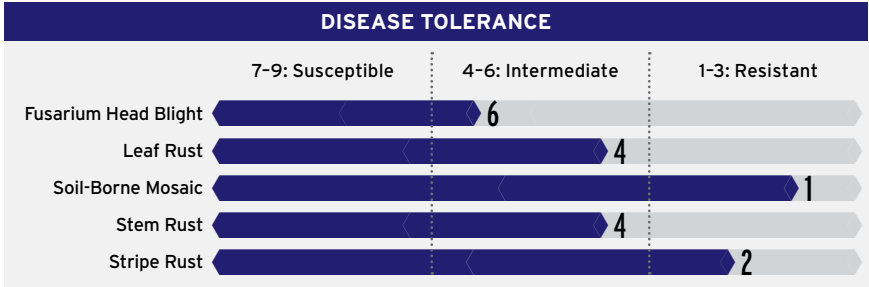

Wheat you can bet on

Large head size
and good tillering for
maximum yield

Very good
drought tolerance

**Higher than
average** test weight
and quality

Good resistance
to stem and stripe
rust and Hessian fly

HARD RED WINTER WHEAT LCS Julep

ADAPTATION

All available public and private data used in compiling scores

END-USE QUALITY			
Overall Quality	Baking Quality	Dough Properties	Milling Quality
Desirable	Desirable	Desirable	Acceptable

Data obtained from LCS Quality Laboratory

AGRONOMIC FEATURES				
	LCS Julep	SY Monument	LCS Mint	Byrd
Acid Soil Tolerance	Tolerant	Tolerant	Tolerant	Mod. Tolerant
Coleoptile Length	Medium	Medium	Medium-Long	Medium-Long
Drought Tolerance	Excellent	Very Good	Excellent	Excellent
Fall Grazing Potential	Excellent	Good	Good	Average
Fall Ground Cover	Very Good	Good	Good	Good
First Hollow Stem	Later Than Most	Later Than Most	Later Than Most	Intermediate
Height	Medium-Tall	Medium-Tall	Medium-Tall	Medium
Maturity	Medium	Medium-Late	Medium-Late	Medium
Seed Size	Large	Medium	Medium	Small
Shattering	Very Good	Very Good	Good	-
Straw Strength	Very Good	Average	Good	Good
Test Weight	Good	Good	Very Good	Average
Tillering Ability	High	Very High	Intermediate	Very High
Winter Hardiness	Very Good	Very Good	Average	Good
Yield Potential	Excellent	Excellent	Excellent	Excellent