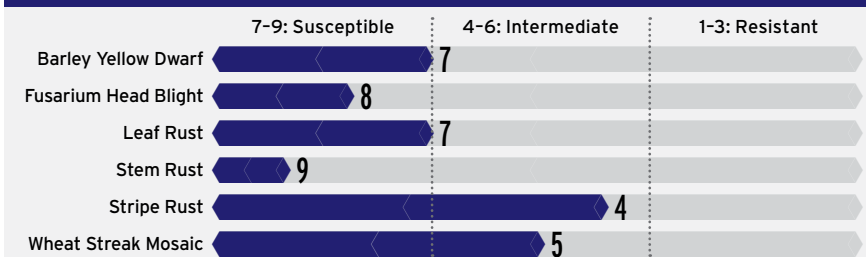

DISEASE TOLERANCE

All available public and private data used in compiling scores

END-USE QUALITY

Overall Quality	Baking Quality	Dough Properties	Milling Quality
Desirable	Less Desirable	Desirable	Desirable

Data obtained from LCS Quality Laboratory