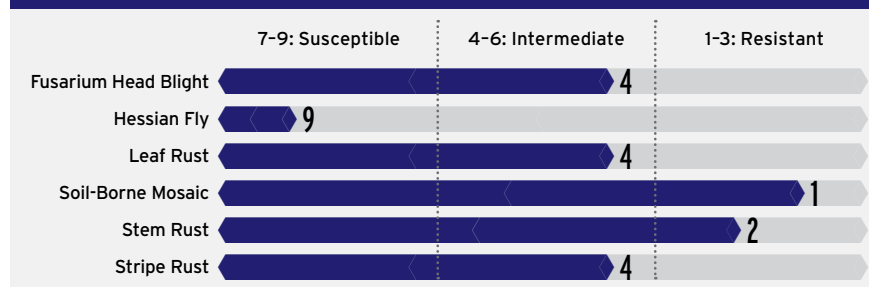

Racing to victory

Well rounded
disease protection

Excellent
yield potential

Good tolerance to
Fusarium head blight

4 bushel increase
over LCS Mint

HARD RED WINTER WHEAT LCS Runner

ADAPTATION

DISEASE TOLERANCE

All available public and private data used in compiling scores

END-USE QUALITY

Overall Quality	Baking Quality	Dough Properties	Milling Quality
Acceptable	Acceptable	Acceptable	Most Desirable

Data obtained from LCS Quality Laboratory

AGRONOMIC FEATURES

	LCS Runner	SY Monument	Everest	LCS Mint
Acid Soil Tolerance	Tolerant	Tolerant	Tolerant	Tolerant
Coleoptile Length	Medium-Long	Medium	Medium	Medium-Long
Drought Tolerance	Excellent	Very Good	Average	Excellent
Fall Grazing Potential	Very Good	Good	Average	Good
Fall Ground Cover	Very Good	Good	Good	Good
First Hollow Stem	Intermediate	Later Than Most	Early	Later Than Most
Height	Medium-Tall	Medium-Tall	Medium	Medium-Tall
Maturity	Medium	Medium-Late	Early	Medium-Late
Seed Size	Large	Medium	Large	Medium
Shattering	Good	Very Good	Good	Good
Straw Strength	Very Good	Average	Very Good	Good
Test Weight	Very Good	Good	Good	Very Good
Tillering Ability	Very High	Very High	Intermediate	Intermediate
Winter Hardiness	Excellent	Very Good	Very Good	Average
Yield Potential	Excellent	Excellent	Very Good	Excellent