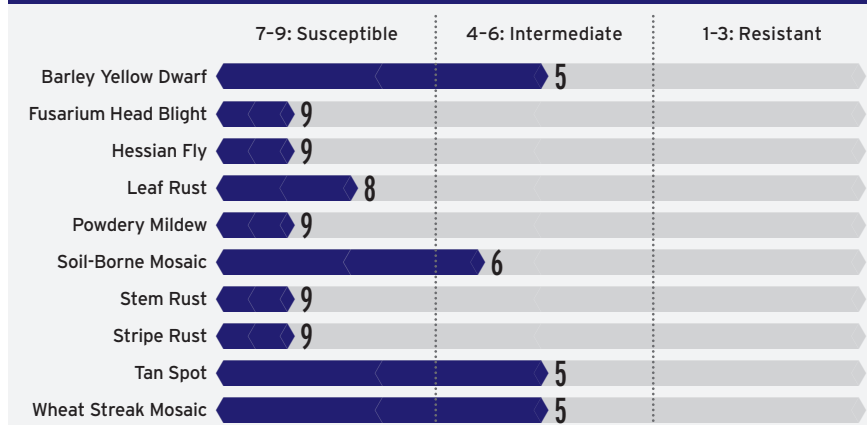

DISEASE TOLERANCE

All available public and private data used in compiling scores

END-USE QUALITY

Overall Quality	Baking Quality	Dough Properties	Milling Quality
Acceptable	Less Desirable	Acceptable	Less Desirable

Data obtained from LCS Quality Laboratory

AGRONOMIC FEATURES

	LCS Fusion AX	SY AP18 AX	Crescent AX	DoubleStop CL+
Coleoptile Length	Medium-Long	-	Medium	Long
Drought Tolerance	Excellent	Good	Very Good	Good
Fall Grazing Potential	Good	Very Good	Good	Excellent
Fall Ground Cover	Excellent	Very Good	-	Very Good
First Hollow Stem	Intermediate	-	-	-
Height	Medium-Tall	Medium	Medium	Tall
Maturity	Medium	Medium	Early	Late
Seed Size	Medium	-	Small	Large
Shattering	Good	-	-	Good
Straw Strength	Average	Good	Very Good	Very Good
Test Weight	Below Average	Average	Very Good	Very Good
Tillering Ability	High	Very High	-	High
Winter Hardiness	Very Good	Average	Good	Very Good
Yield Potential	Very Good	Excellent	Above Average	Excellent

All available public and private data used in compiling scores